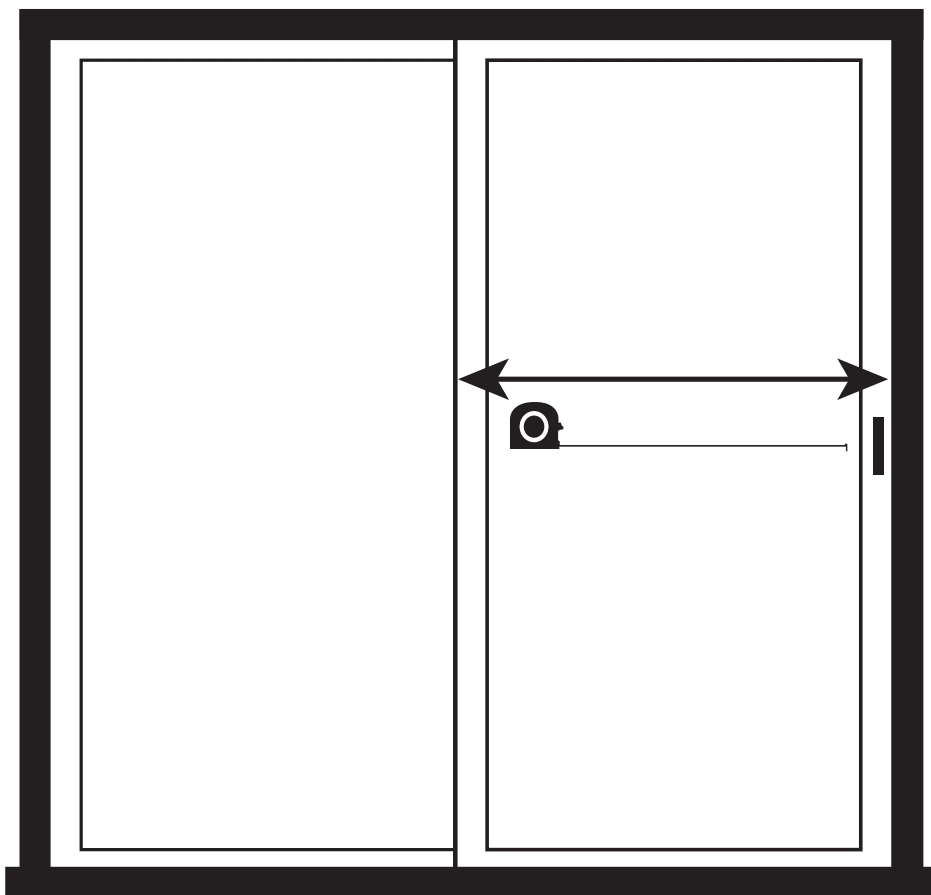

Adjustable Fit Sliding Patio Screen Door

How to Measure and Select Size

Screen is adjustable in height only

30"

fits most
5' wide doors

36"

fits most
6' wide doors

48"

fits most
8' wide doors

Height
Measurement
Between

77-5/8" - 80"

Will Fit

Measure width

Measure height

A

Track Type: Center Rail

Measure tip to tip of center rail at top and
bottom of sliding screen door track

B

Track Type: Center Channel

Measure inside center channel to inside center channel at
top and bottom of sliding screen door track