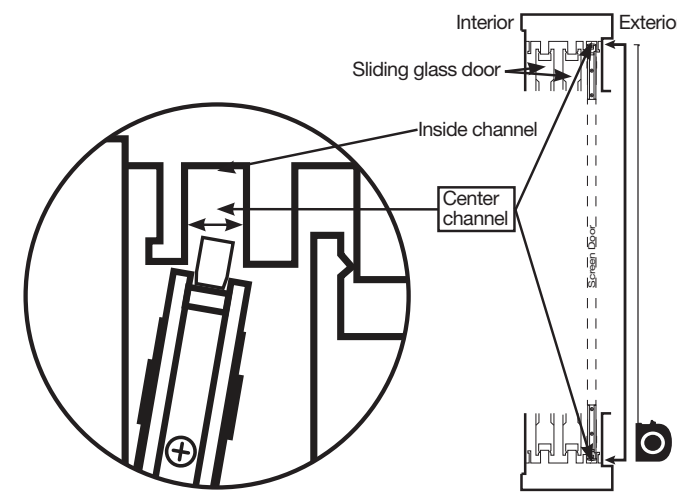

Adjustable Fit Sliding Patio Screen Door

How to Measure and Select Size

Screen is adjustable in height only

30"

fits most
5' wide doors

36"

fits most
6' wide doors

48"

fits most
8' wide doors

Height
Measurement
Between

77-5/8" - 80"

Will Fit

Measure width

Measure height

A

Track Type: Center Rail

Measure tip to tip of center rail at top and
bottom of sliding screen door track

B

Track Type: Center Channel

Measure inside center channel to inside center channel at
top and bottom of sliding screen door track