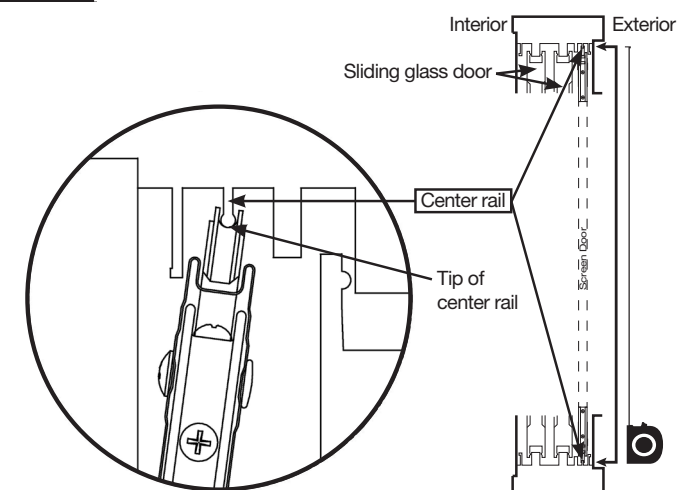

Adjustable Fit Sliding Patio Screen Door

How to Measure and Select Size

Screen is adjustable in height only

30"

fits most
5' wide doors

36"

fits most
6' wide doors

48"

fits most
8' wide doors

Height
Measurement
Between

77-5/8" - 80"

Will Fit

Measure width

Measure height

A

Track Type: Center Rail

Measure tip to tip of center rail at top and
bottom of sliding screen door track

B

Track Type: Center Channel

Measure inside center channel to inside center channel at
top and bottom of sliding screen door track